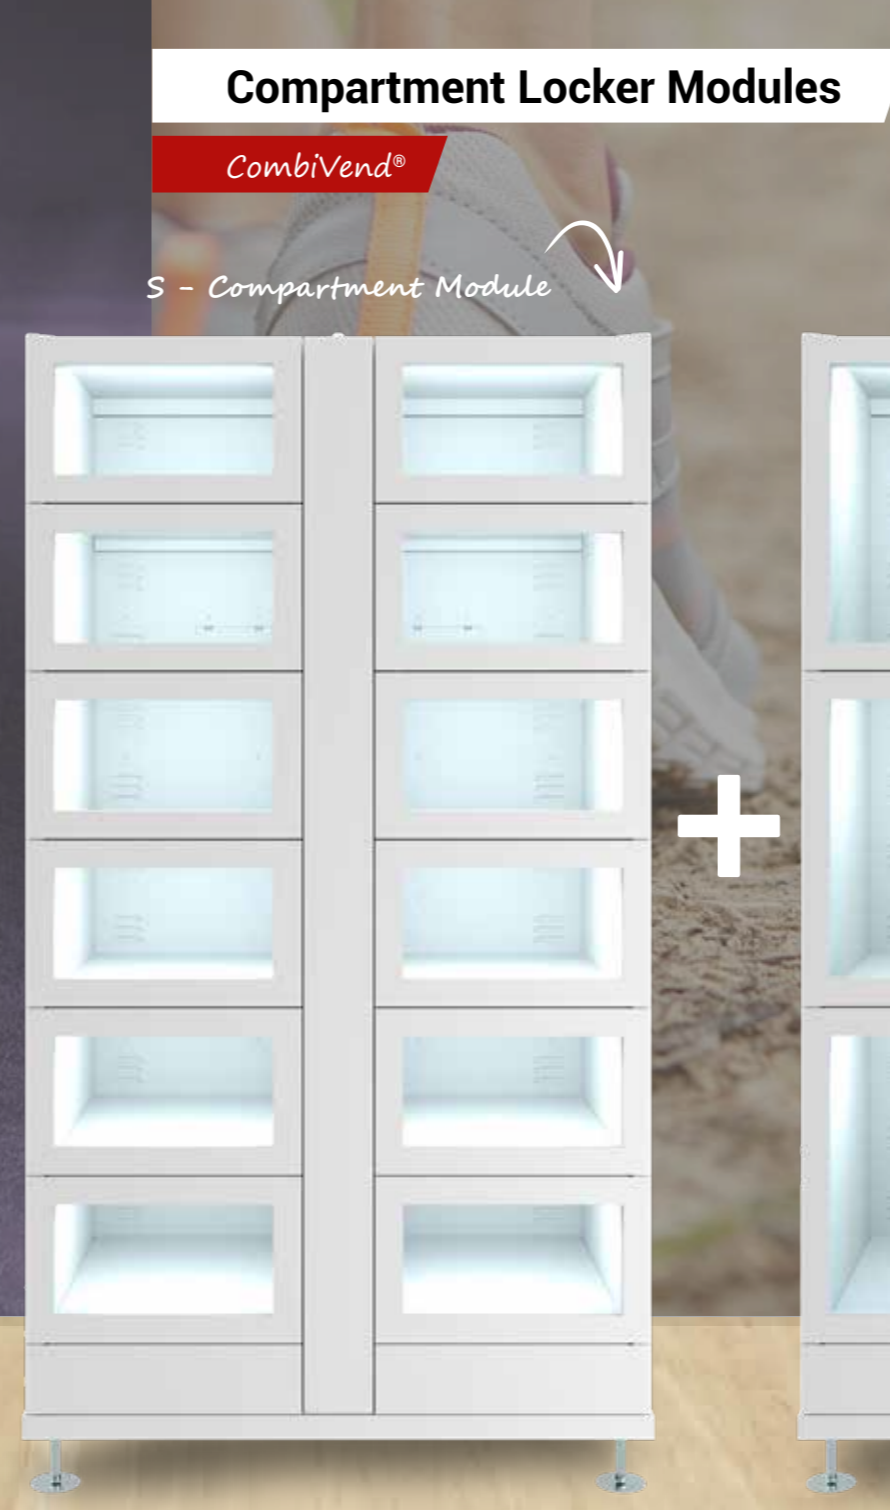

Compartiment Locker Modules

CombiVend®