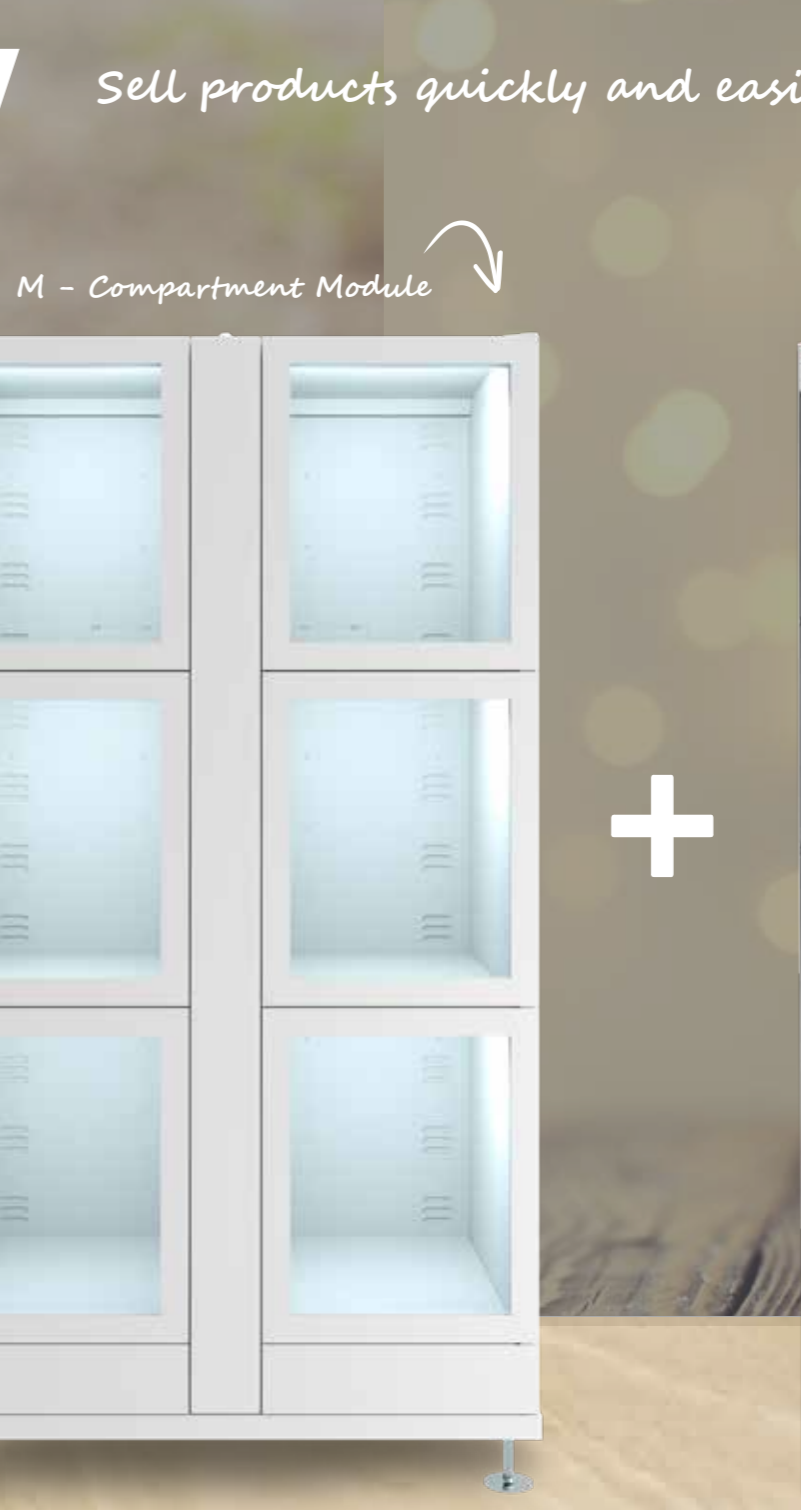

Sell products quickly and easily 24/7.

+

+